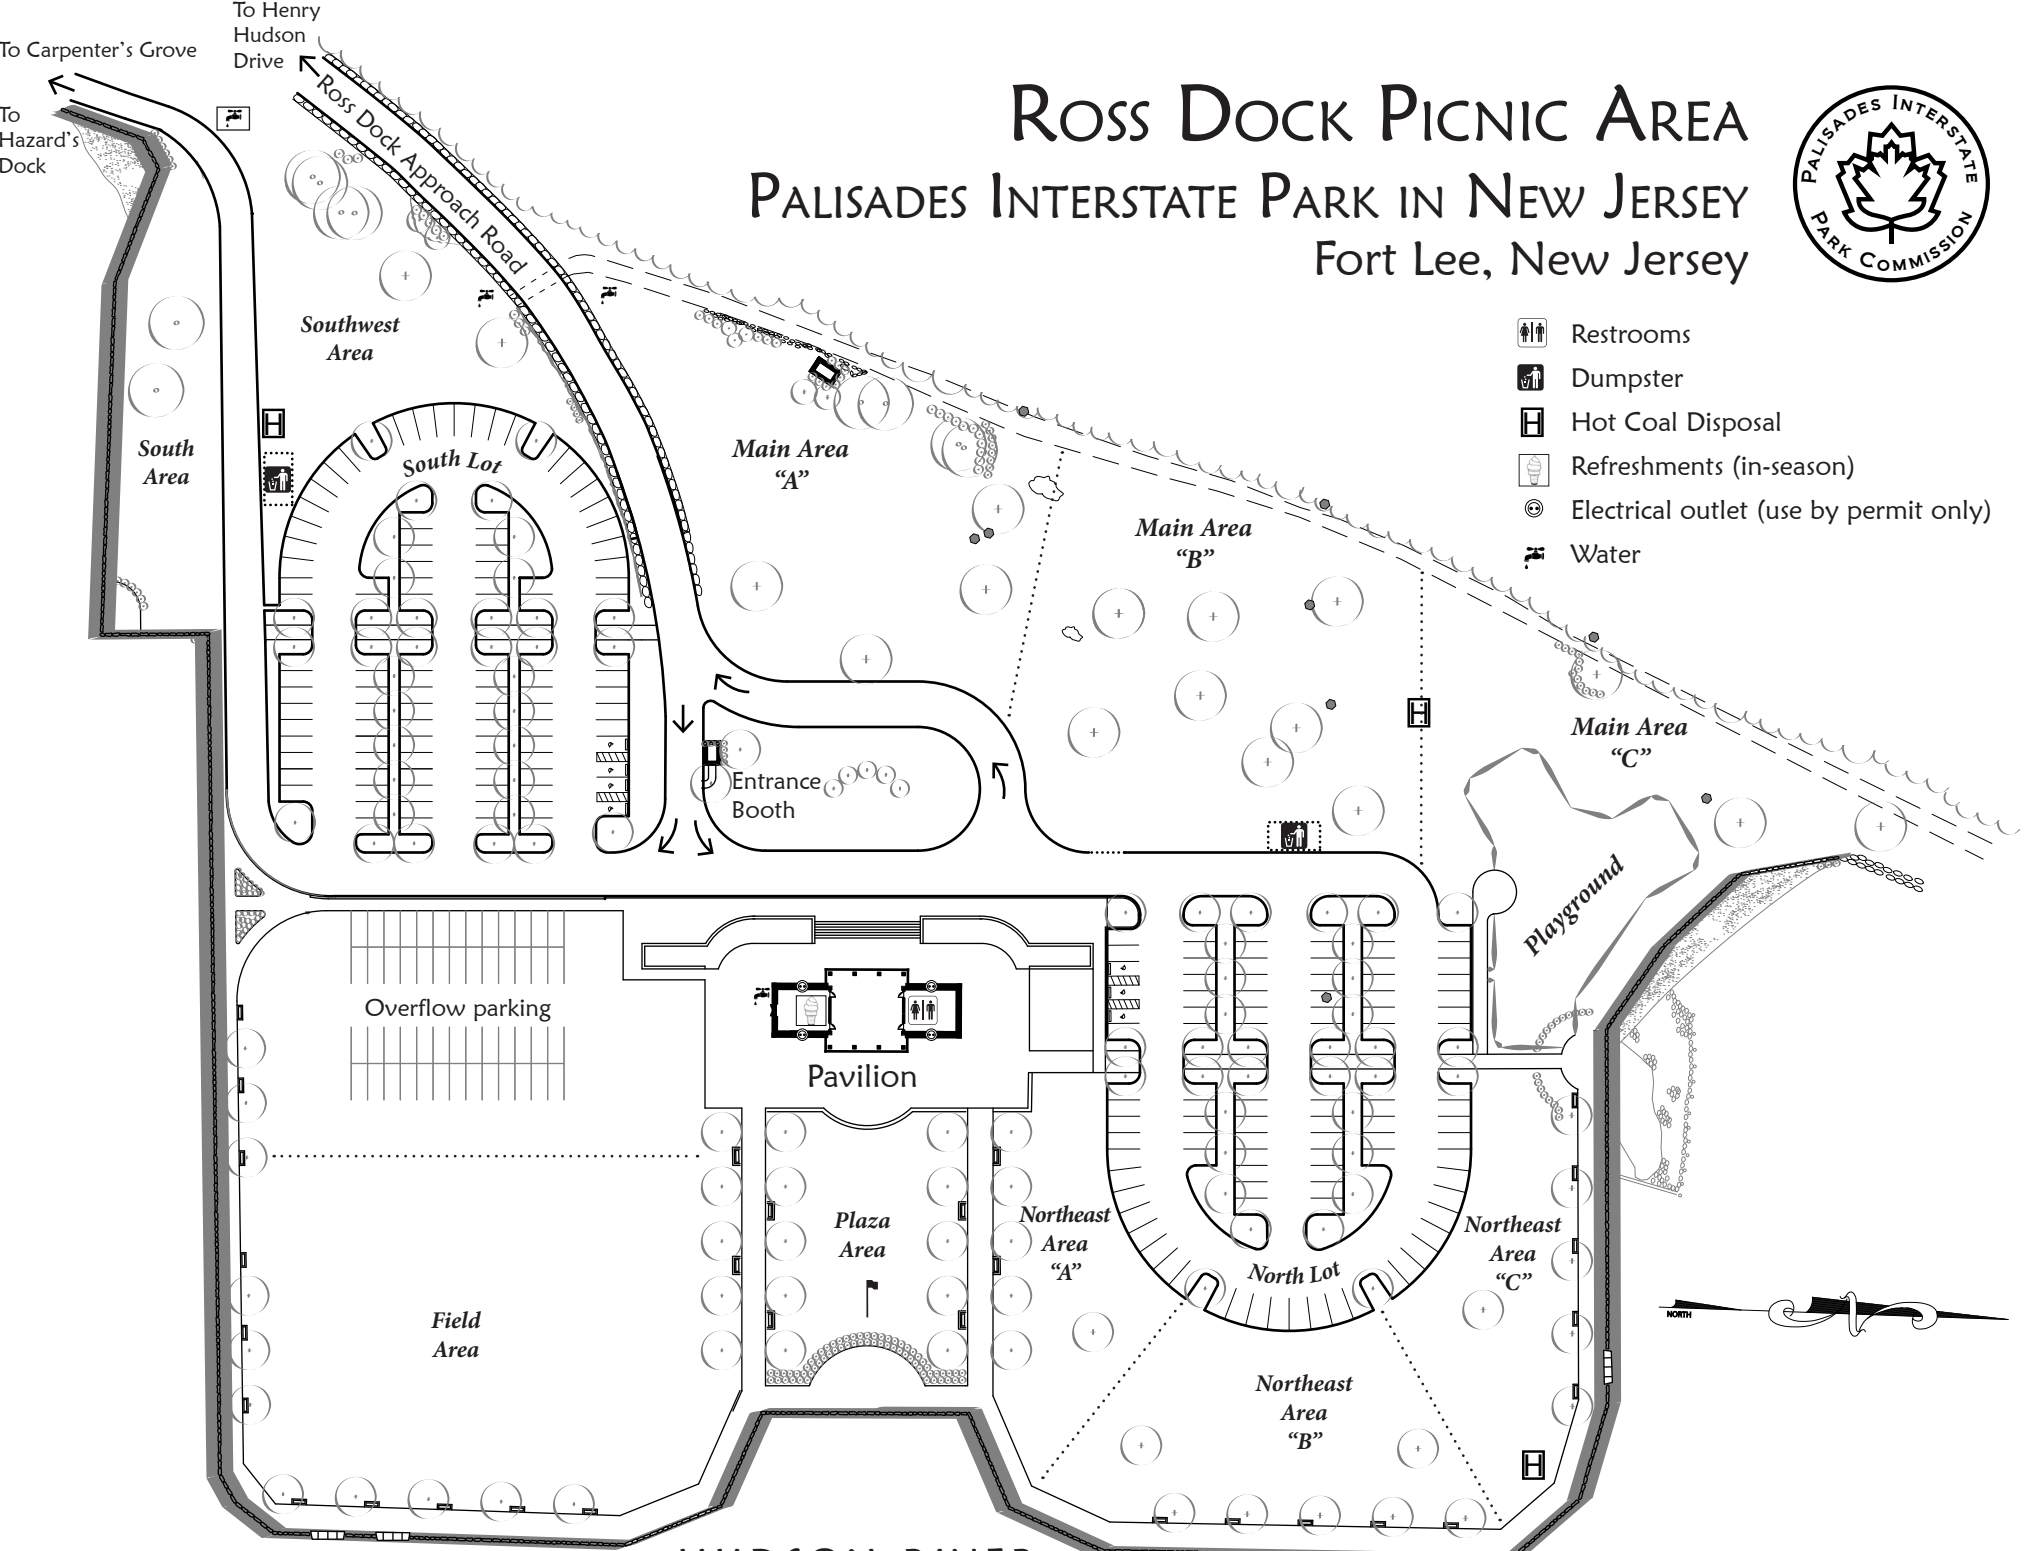

# ROSS DOCK PICNIC AREA

## PALISADES INTERSTATE PARK IN NEW JERSEY

### Fort Lee, New Jersey

To Carpenter's Grove  
To Hazard's Dock

To Henry Hudson Drive

- Restrooms
- Dumpster
- Hot Coal Disposal
- Refreshments (in-season)
- Electrical outlet (use by permit only)
- Water

HUDSON RIVER